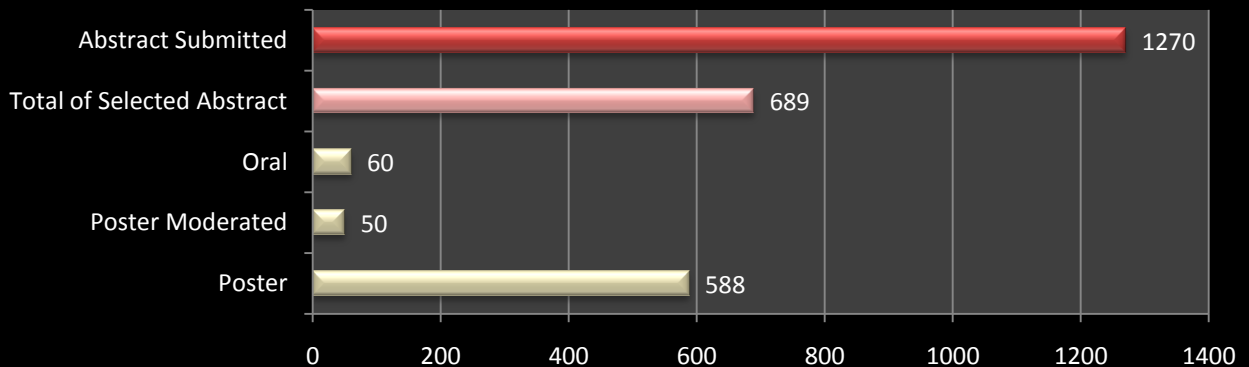

EUROECHO 2008 - Attendance

	Acc. Person	Exhibitors	Participants	Total Attendance
Attendance	62	452	2472	2986

EUROECHO 2008 - Abstract Results

	Poster	Poster Moderated	Oral	Total of Selected Abstract	Abstract Submitted
Abstract Results	588	50	60	689	1270