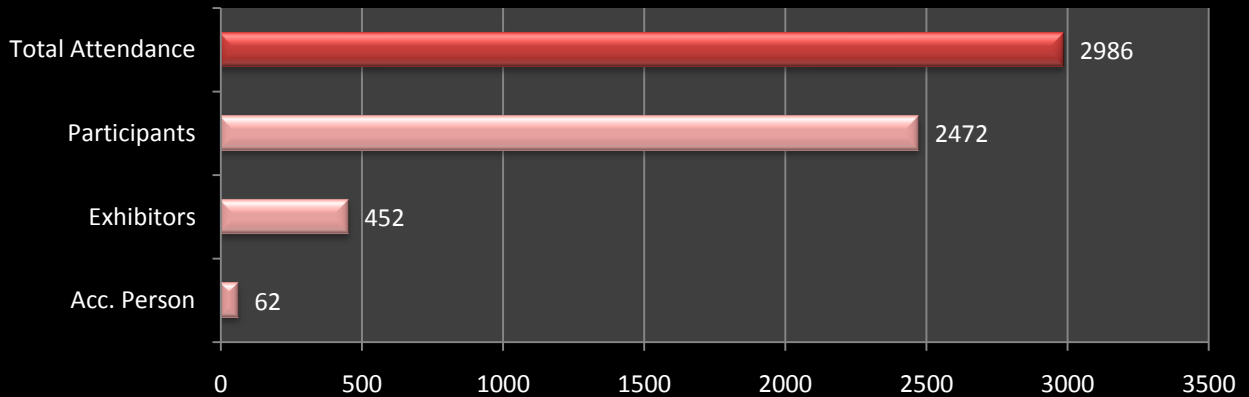

EUROECHO 2008 - Attendance

	Acc. Person	Exhibitors	Participants	Total Attendance
Attendance	62	452	2472	2986

EUROECHO 2008 - Abstract Results

	Poster	Poster Moderated	Oral	Total of Selected Abstract	Abstract Submitted
Abstract Results	588	50	60	689	1270