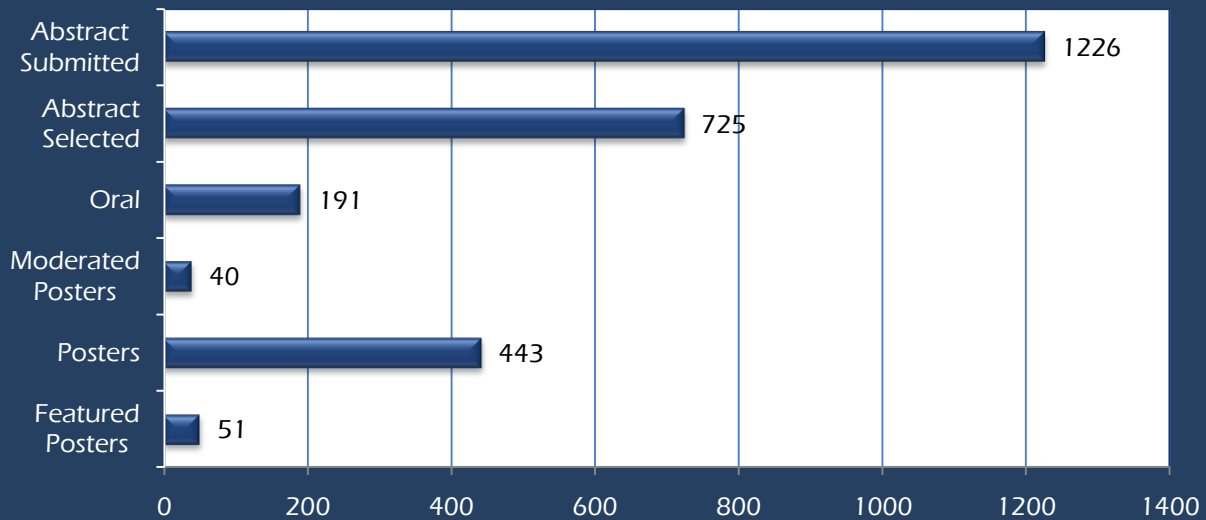

EUROPACE 2009 - Attendance

	Acc. Person	Exhibitors	Participants	Total Attendance
2009	70	1252	3127	4449
2007	60	1073	2872	4005
2005	80	933	2600	3613

EUROPACE 2009 - Abstract Results

	Featured Posters	Posters	Moderated Posters	Oral	Abstract Selected	Abstract Submitted
2009	51	443	40	191	725	1226