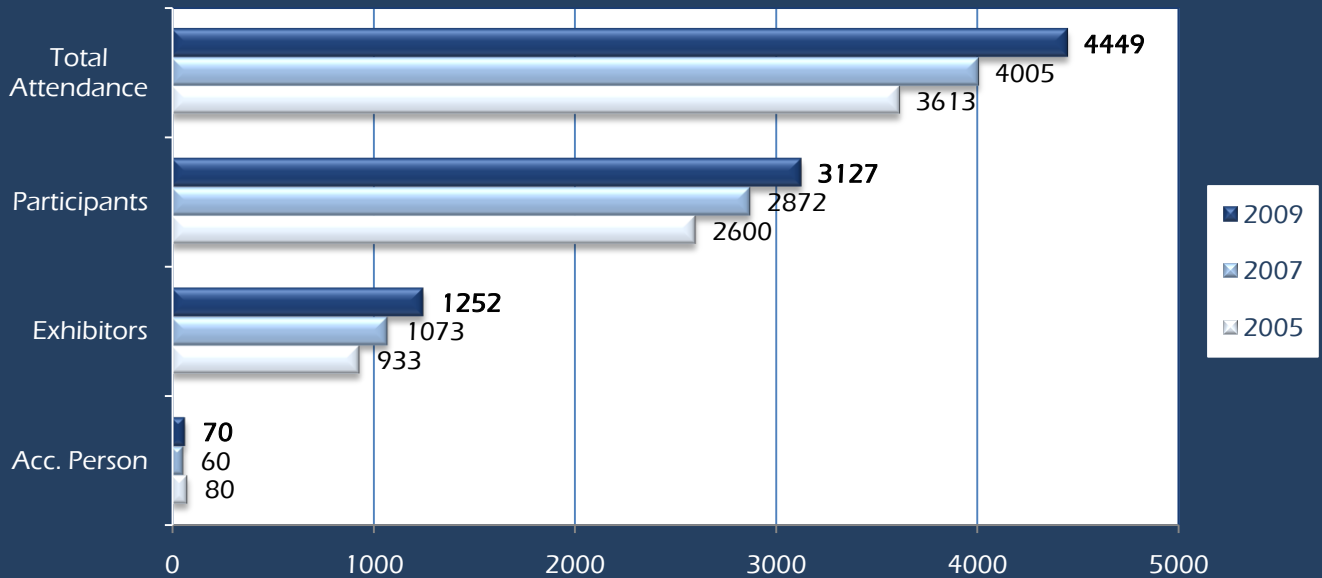

EUROPACE 2009 - Attendance

	Acc. Person	Exhibitors	Participants	Total Attendance
2009	70	1252	3127	4449
2007	60	1073	2872	4005
2005	80	933	2600	3613

EUROPACE 2009 - Abstract Results

	Featured Posters	Posters	Moderated Posters	Oral	Abstract Selected	Abstract Submitted
2009	51	443	40	191	725	1226